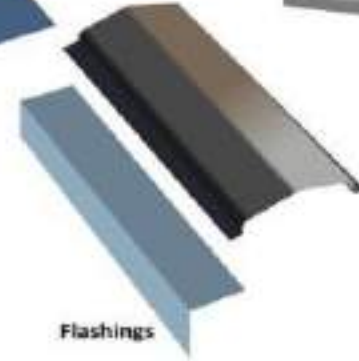

**POLYCARB SHEETS**  
UV COATED ON BOTH SIDES

**PUFF SHEET**

**PUFF TILE**

**Multideck Floordeck**

**Multibeam & Multichannel Purlins & Cladding Rails**

**10 mm PUFF SHEET**

**3.5ft - Regular Double Ribbed Trapezoidal**

**Preformed Corners**

**Top Hats**

**Gutters**

**Flashings**

**Delta Cleanroom Systems**

**Delta Temp Temperature Controlled Systems**

**Delta Day-Lite Upstand**

**SANDWICH PANEL**