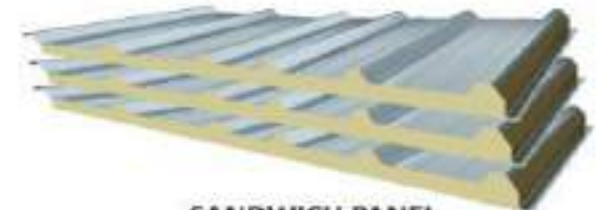

**POLYCARB SHEETS**  
UV COATED ON BOTH SIDES

**PUFF SHEET**

**PUFF TILE**

**Multideck Floordeck**

**Multibeam & Multichannel Purlins & Cladding Rails**

**10 mm PUFF SHEET**

**3.5ft - Regular Double Ribbed Trapezoidal**

**Preformed Corners**

**Top Hats**

**Gutters**

**Flashings**

**Delta Cleanroom Systems**

**Delta Temp Temperature Controlled Systems**

**Delta Day-Lite Upstand**

**SANDWICH PANEL**